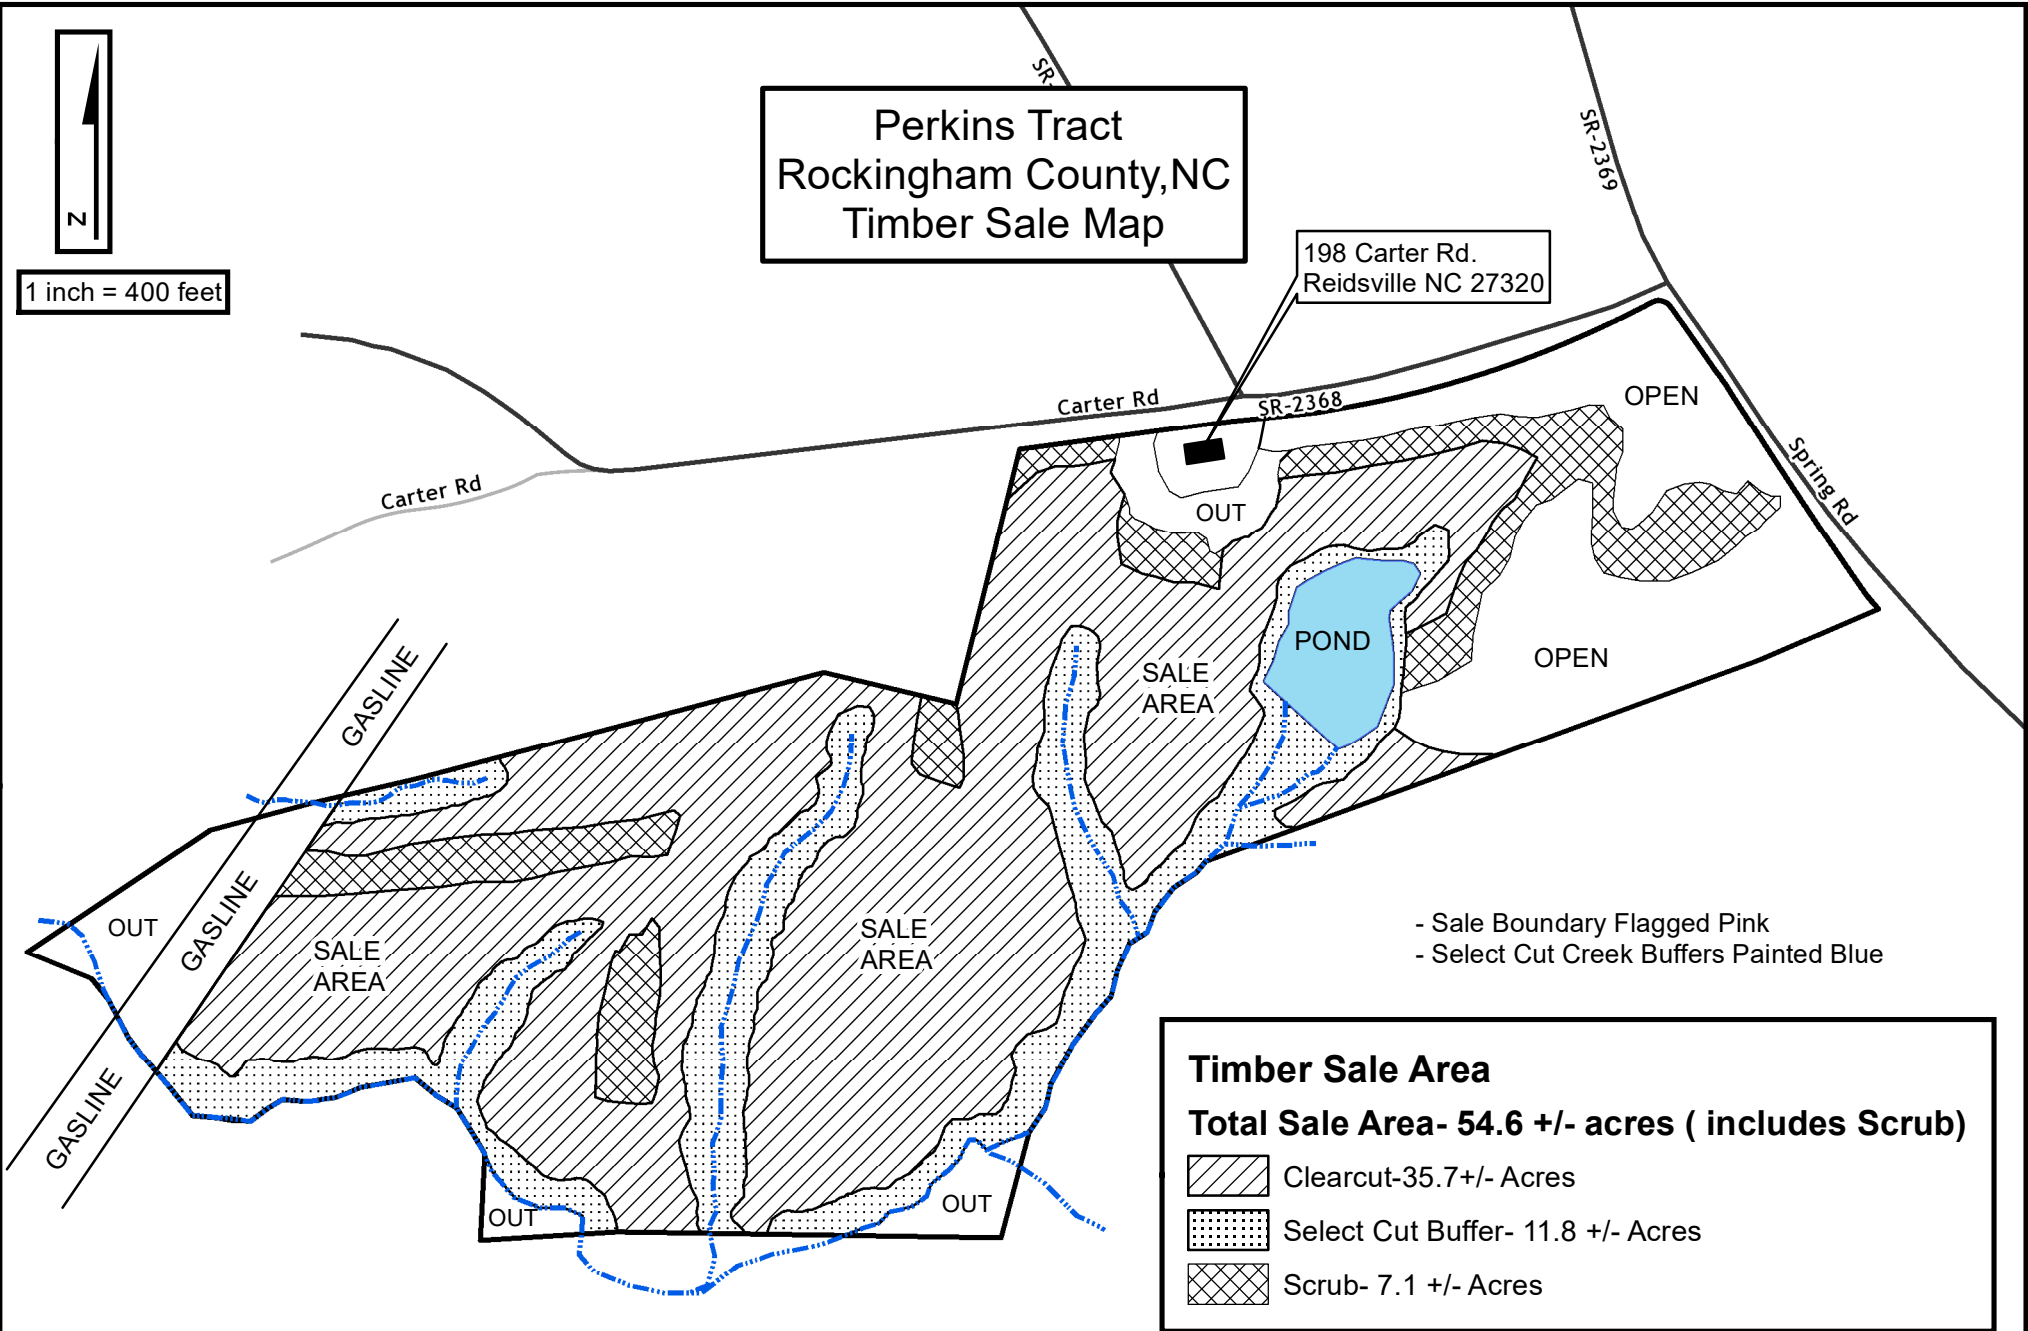

1 inch = 400 feet

# Perkins Tract Rockingham County, NC Timber Sale Map

198 Carter Rd.  
Reidsville NC 27320

- Sale Boundary Flagged Pink  
- Select Cut Creek Buffers Painted Blue

**Timber Sale Area**  
**Total Sale Area- 54.6 +/- acres ( includes Scrub)**

|   |                                   |
|---|-----------------------------------|
|  | Clearcut-35.7+/- Acres            |
|  | Select Cut Buffer- 11.8 +/- Acres |
|  | Scrub- 7.1 +/- Acres              |