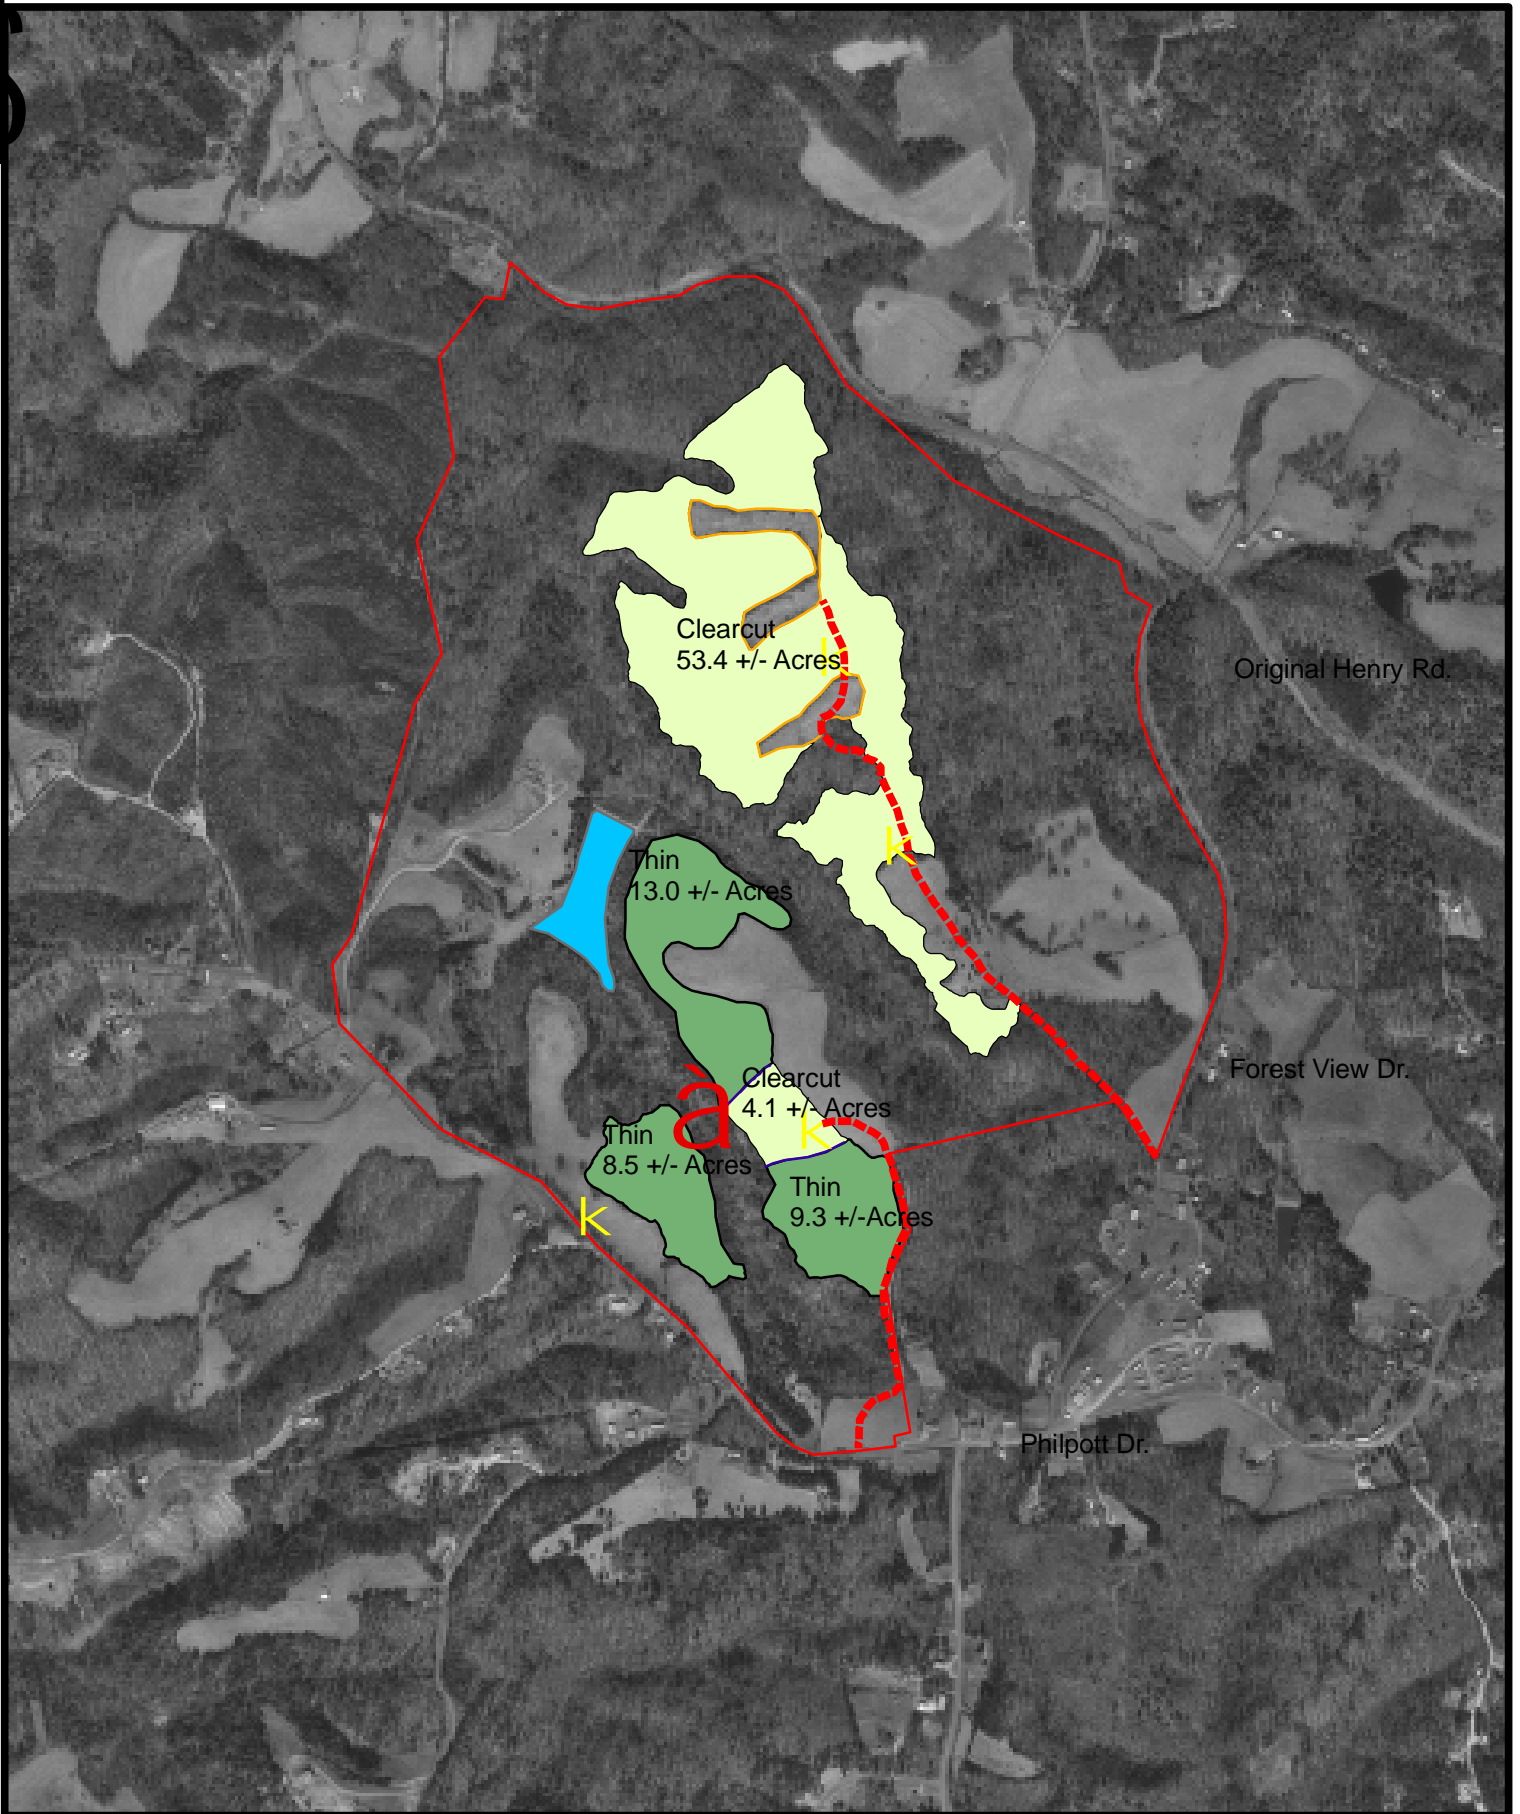

Dillon Tract- Henry County VA

\$

1 inch equals 1,000 feet

William H. Lock and Associates, Inc
Consulting Foresters
336-706-2088