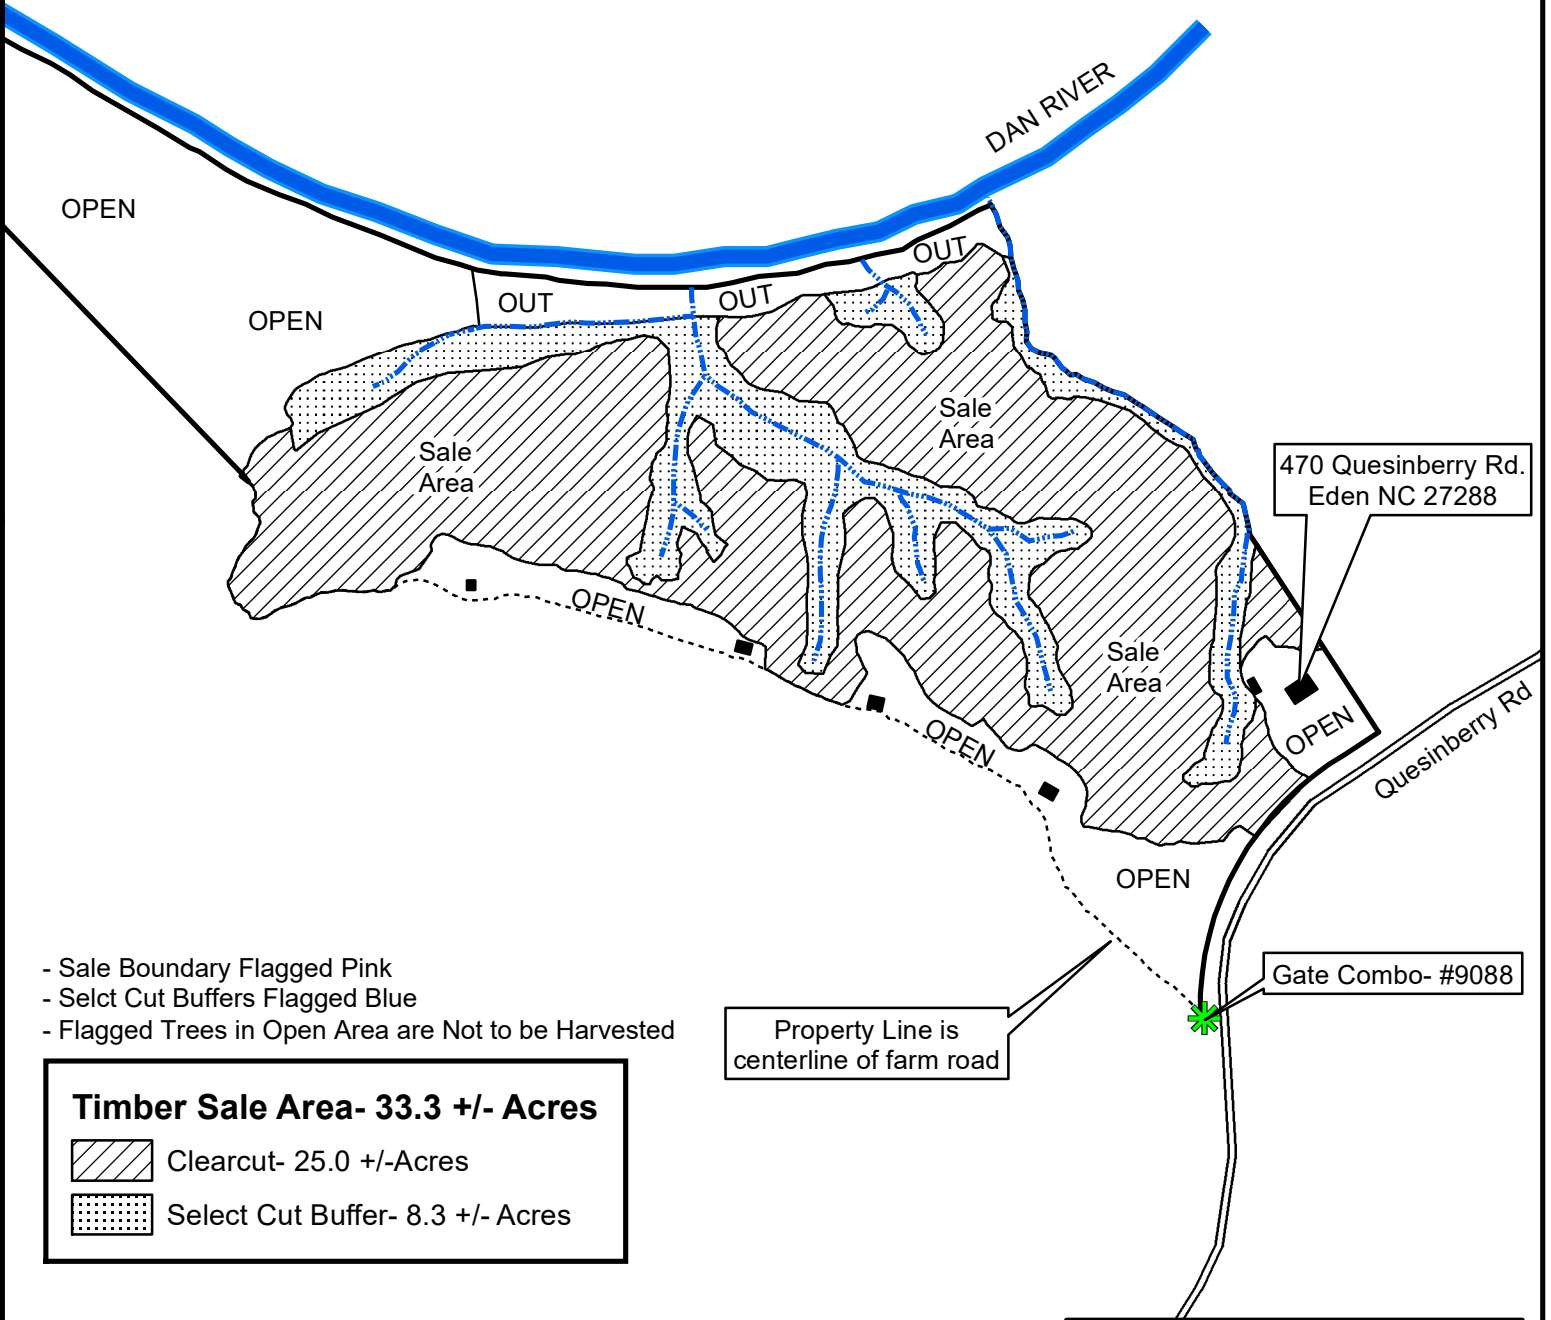

Dehart Tract Timber Sale Map Rockingham County, NC

1 inch = 400 feet

- Sale Boundary Flagged Pink
- Select Cut Buffers Flagged Blue
- Flagged Trees in Open Area are Not to be Harvested

Timber Sale Area- 33.3 +/- Acres

	Clearcut- 25.0 +/- Acres
	Select Cut Buffer- 8.3 +/- Acres

Property Line is centerline of farm road

470 Quesinberry Rd.
Eden NC 27288

Gate Combo- #9088

This map is not a certified survey and has not been reviewed by a local government agency for compliance with any applicable land development regulations