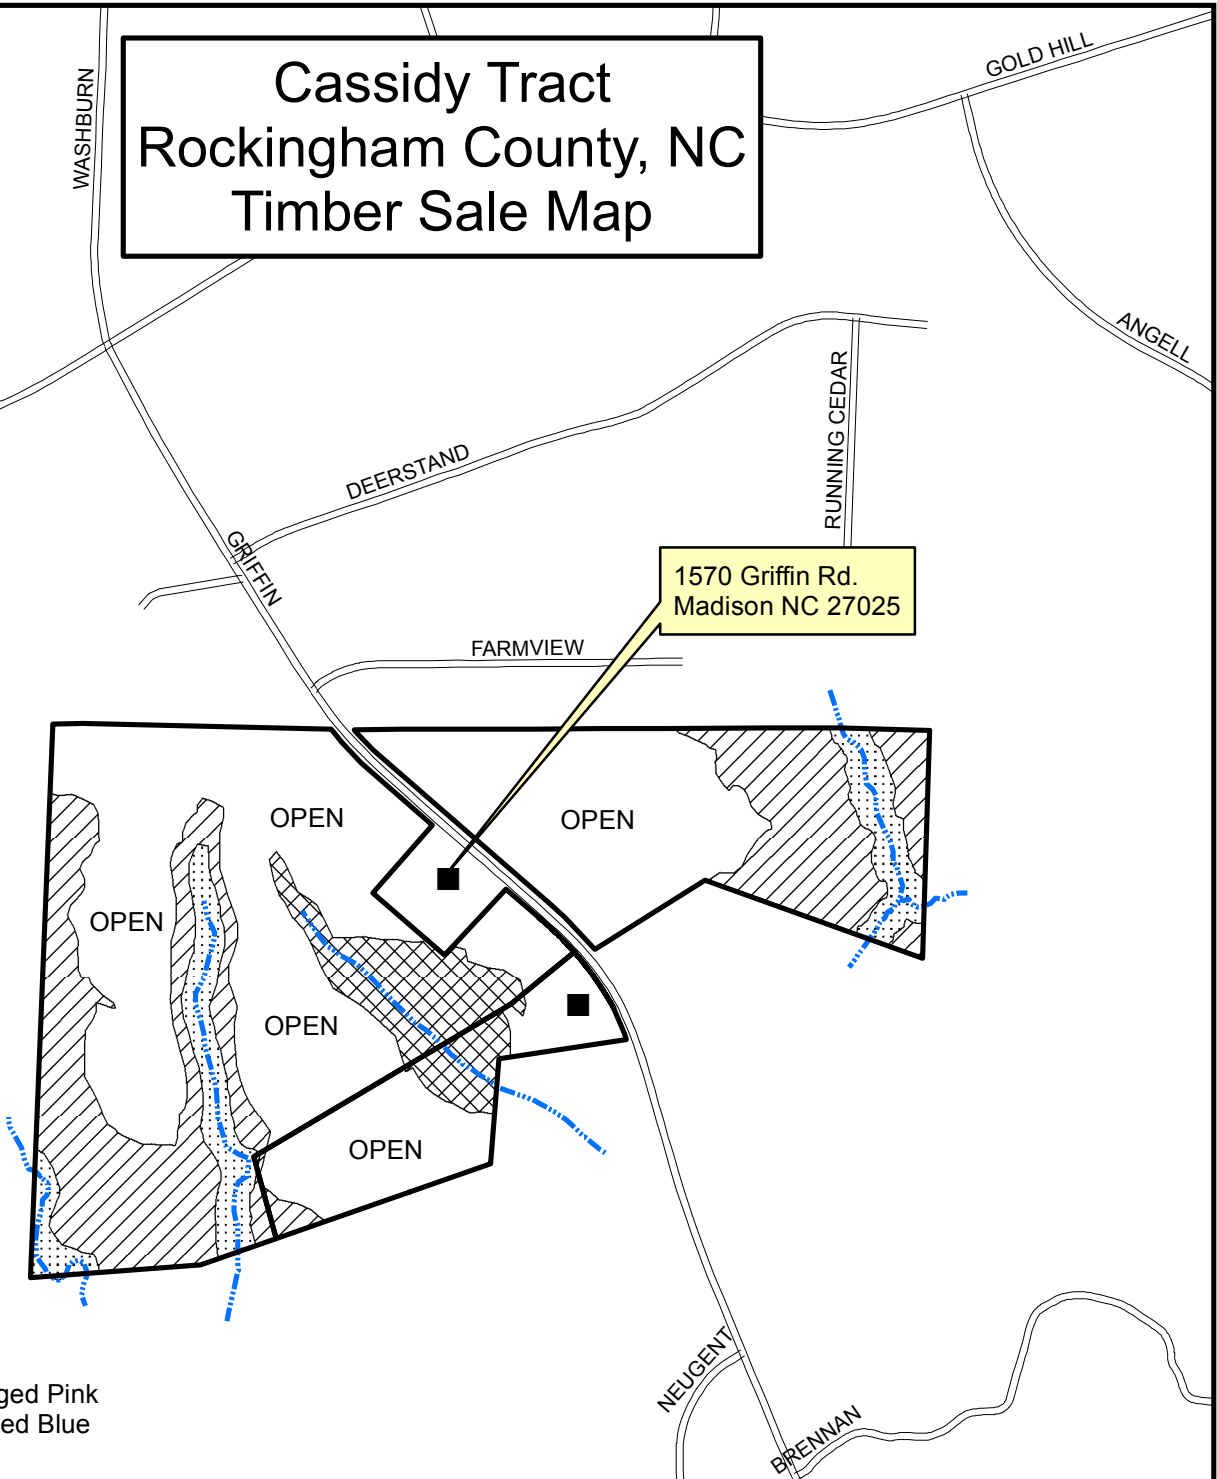

# Cassidy Tract Rockingham County, NC Timber Sale Map

1 inch = 660 feet

-Property Lines Flagged Pink  
-Creek Buffers Flagged Blue

**Cassidy Tract**  
**Total Sale Area- 34.4 +/- Acres**

-  Creeks
-  Clearcut- 21.5 +/- Acres
-  Marked Tree Select Cut- 6.2 +/- Acres
-  Select Cut Buffer- 6.7 +/- Acres