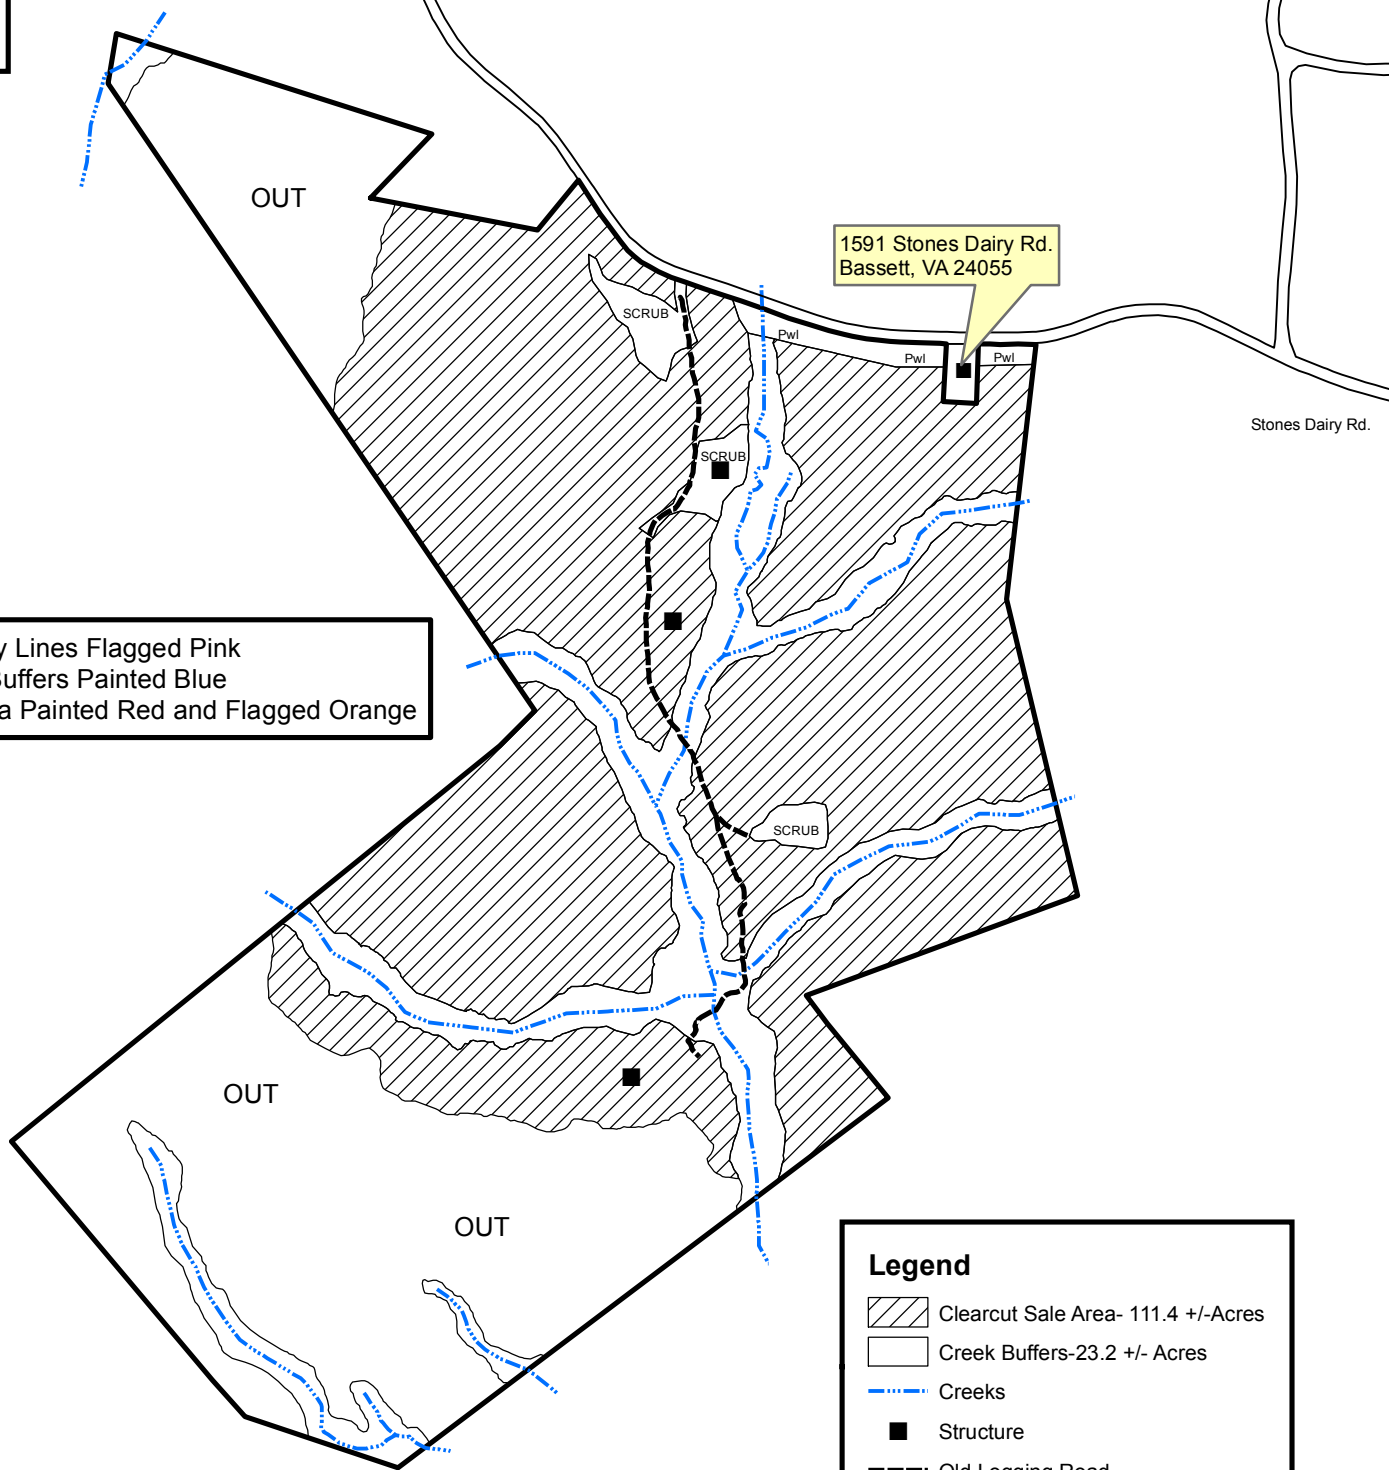

Boyd-Littleton Tract Henry Count, VA Timber Sale Map

Stones Dairy Rd.

Jarrett Dr.

- Property Lines Flagged Pink
- Creek Buffers Painted Blue
- Out Area Painted Red and Flagged Orange

1591 Stones Dairy Rd.
Bassett, VA 24055

Legend

-  Clearcut Sale Area- 111.4 +/-Acres
-  Creek Buffers-23.2 +/- Acres
-  Creeks
-  Structure
-  Old Logging Road

1 inch = 660 feet

This map is not a certified survey and has not been reviewed by a local government agency for compliance with any applicable land development regulations