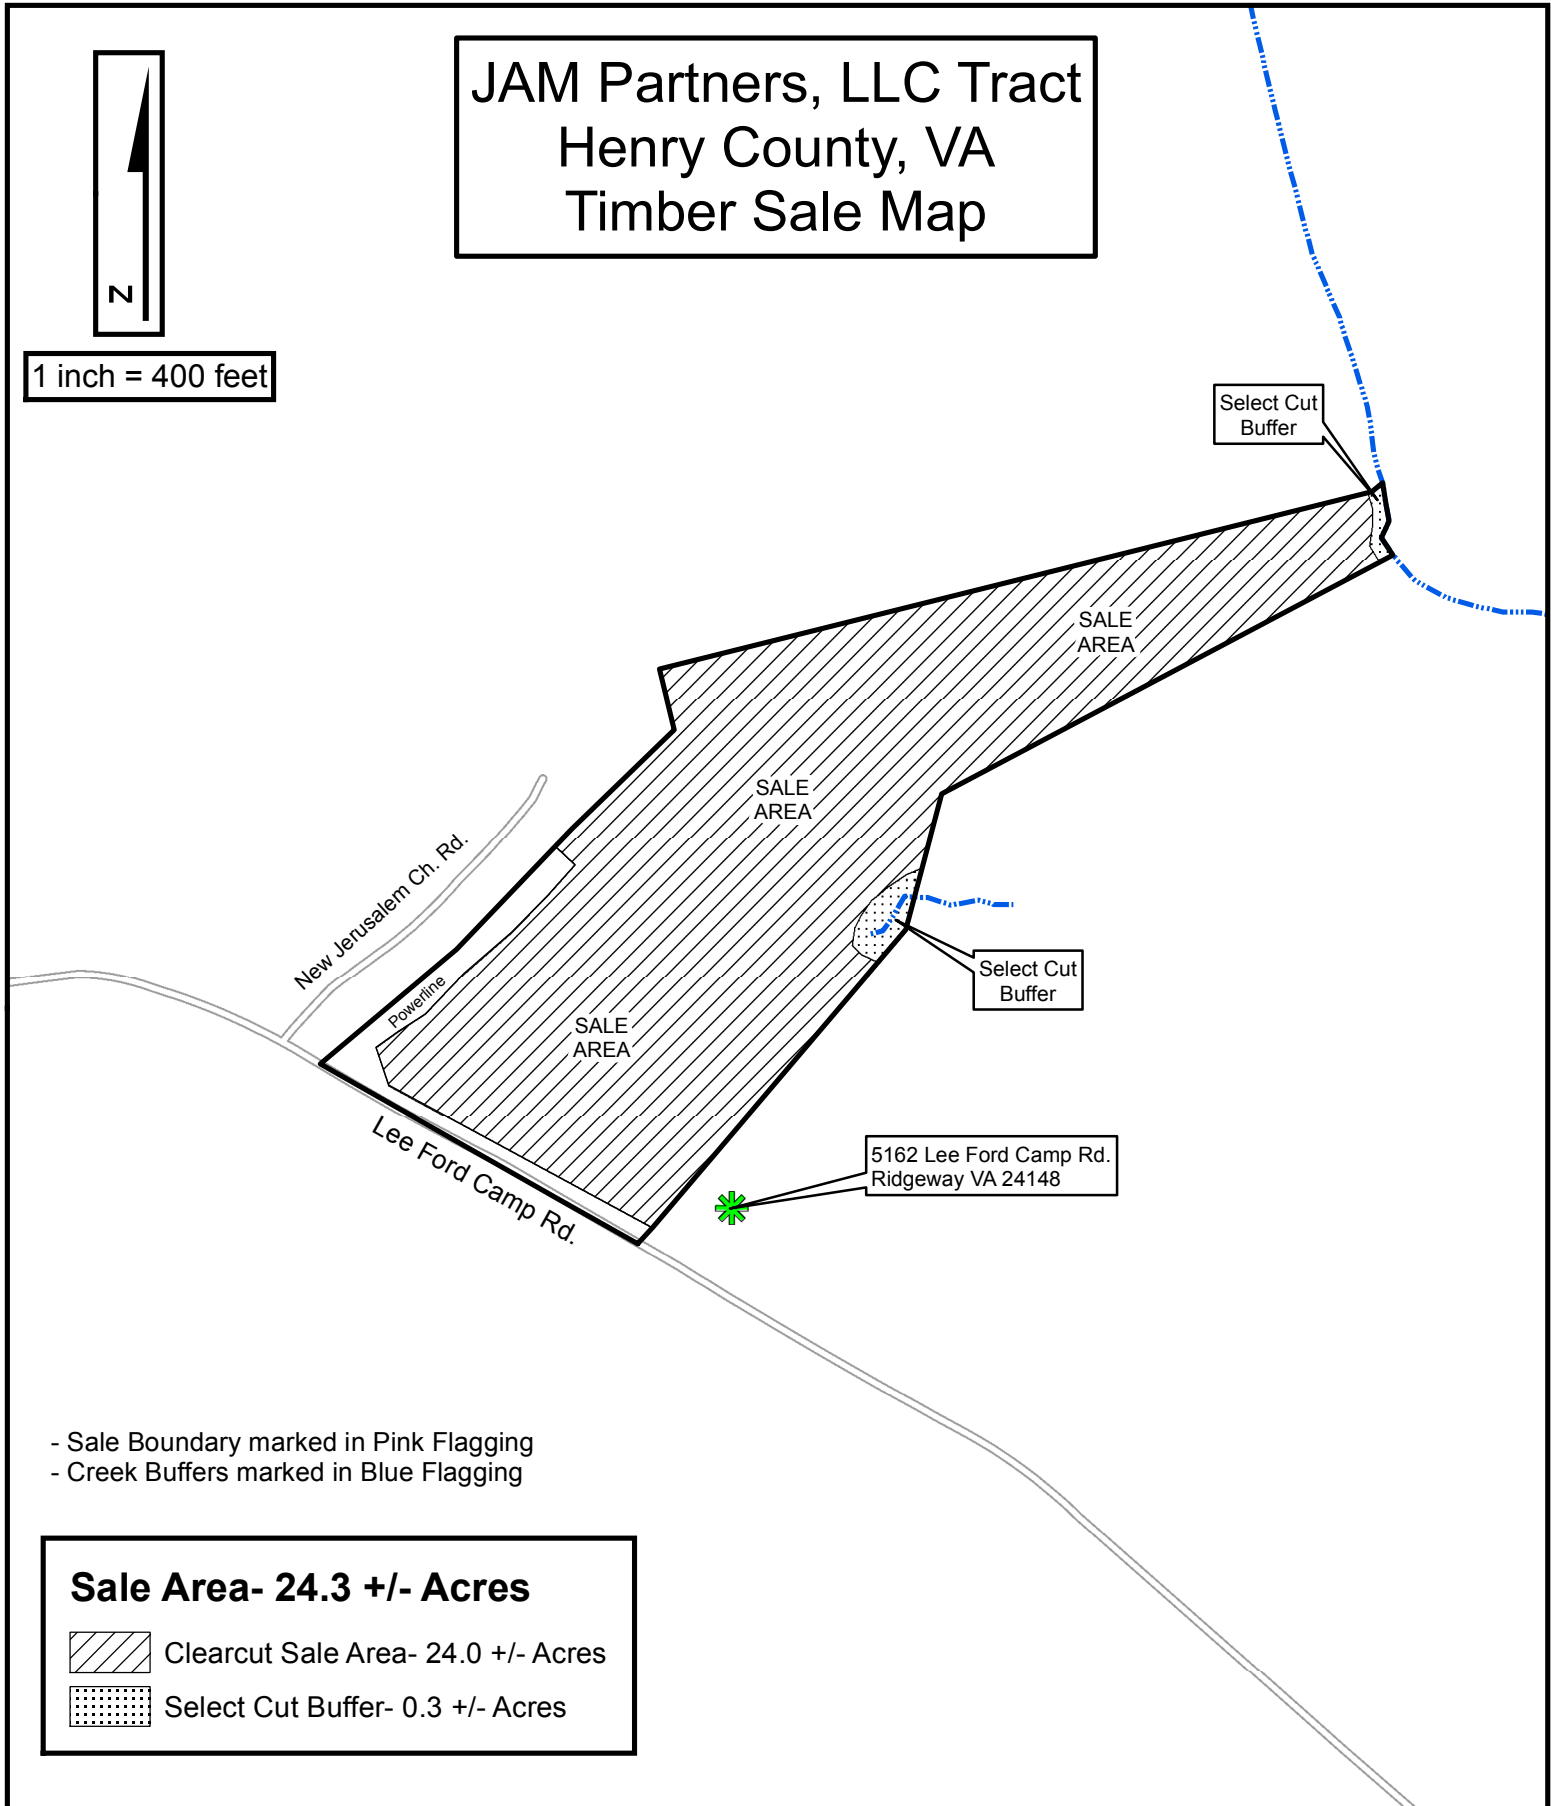

# JAM Partners, LLC Tract Henry County, VA Timber Sale Map

1 inch = 400 feet

- Sale Boundary marked in Pink Flagging
- Creek Buffers marked in Blue Flagging

## Sale Area- 24.3 +/- Acres

-  Clearcut Sale Area- 24.0 +/- Acres
-  Select Cut Buffer- 0.3 +/- Acres

THIS MAP MAY NOT BE A CERTIFIED SURVEY AND HAS NOT BEEN REVIEWED BY A LOCAL GOVERNMENT AGENCY FOR COMPLIANCE WITH ANY APPLICABLE LAND DEVELOPMENT REGULATIONS AND HAS NOT BEEN REVIEWED FOR COMPLIANCE WITH RECORDING REQUIREMENTS FOR PLATS